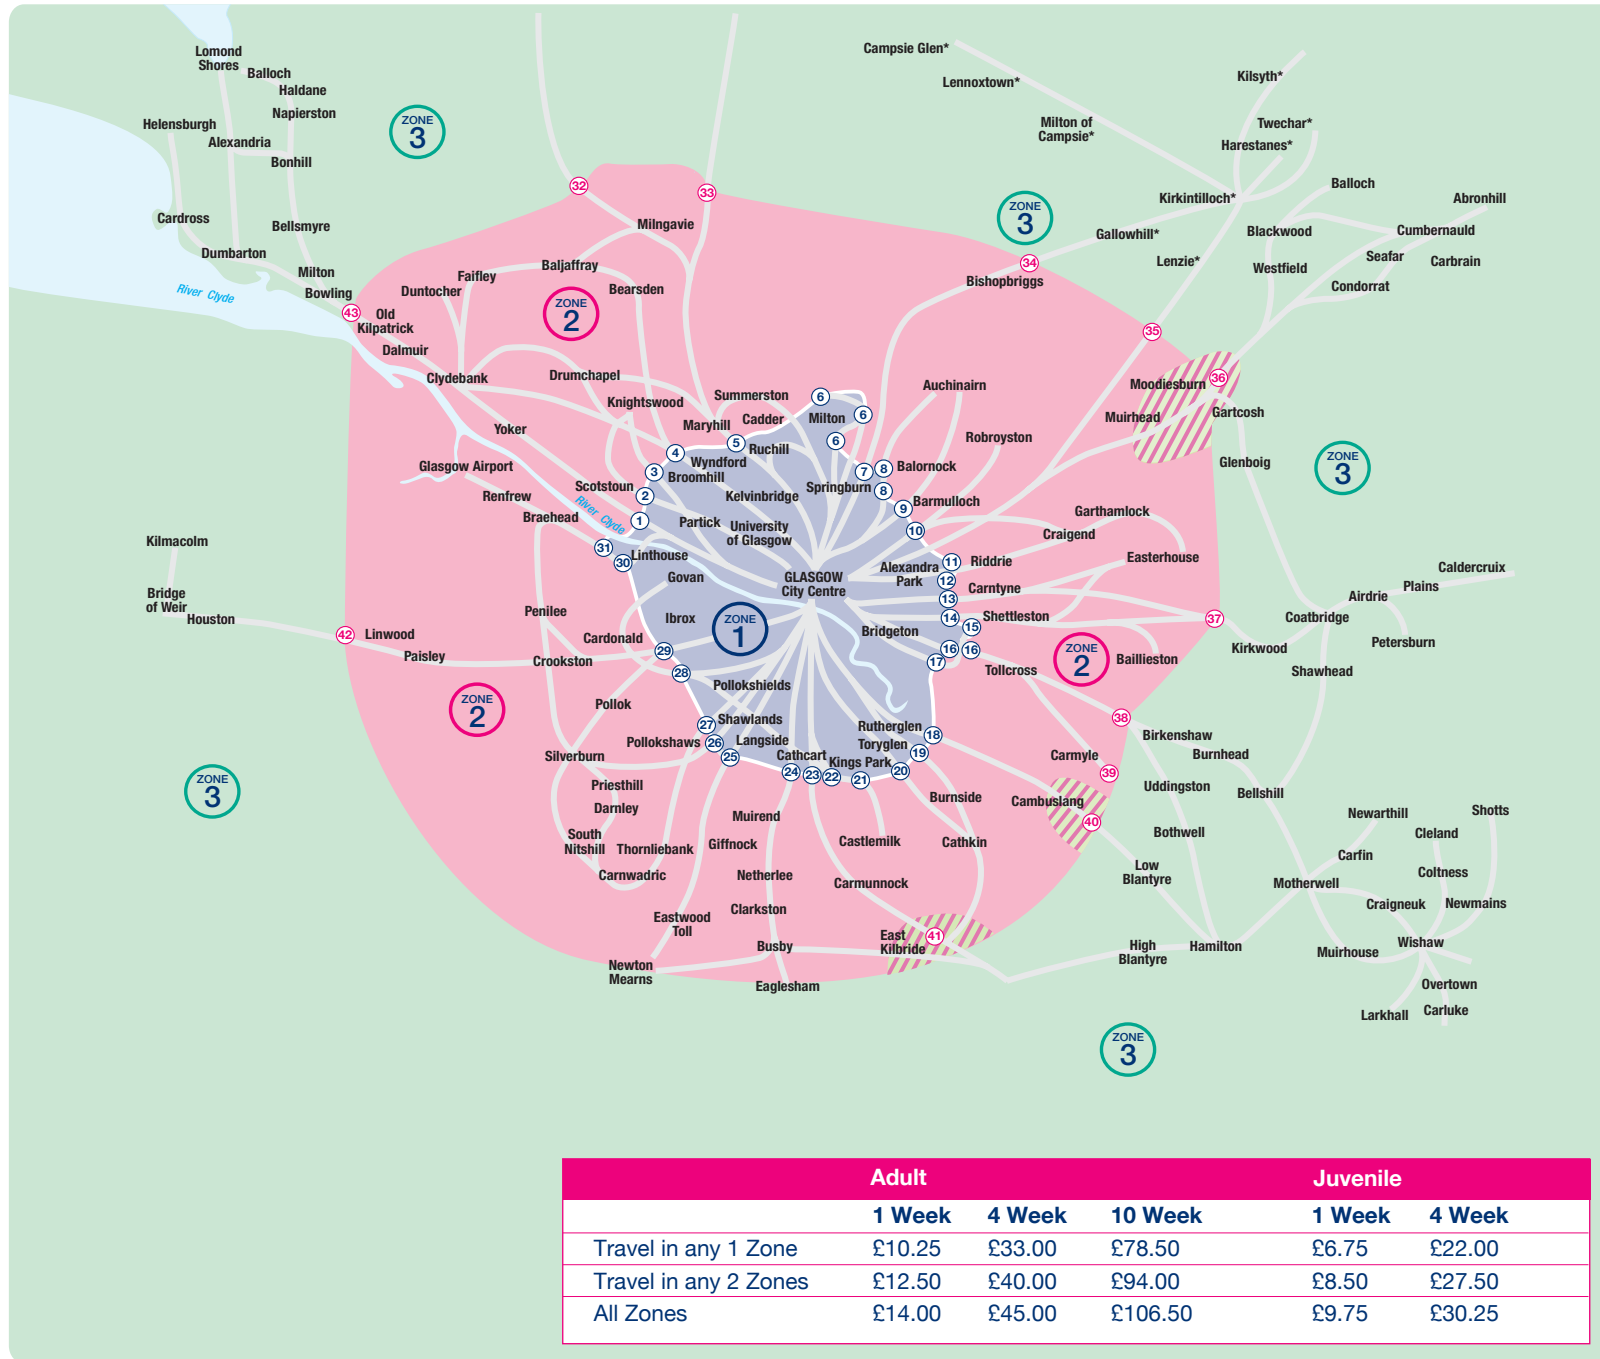

FirstCard on sale here.

Zone 1 Boundary Points

- 1 Dumbarton Road at Tunnel Exit
- 2 Balshagray Avenue at Victoria Park Drive North
- 3 Broomhill Cross
- 4 Great Western Road at Dorchester Avenue
- 5 Maryhill Road at Gairbraid Avenue
- 6 Ashfield Street at Ashgill Road or Colston Road at Ashgill Road or Milton Terminus for service 75
- 7 Springburn Road at Hawthorn Street or Springburn Wellfield Street
- 8 Balgrayhill Road at Edgefauld Place or Springburn Wellfield Street
- 9 Petershill Road at Hobden Street
- 10 Royston Road at Rona Street
- 11 Cumbernauld Road at Dee Street
- 12 Edinburgh Road at Cumbernauld Road
- 13 Carnynte Road at Todd Street
- 14 Shettleston Road at Duke Street
- 15 Westmuir Street at Crail Street or Parkhead Forge
- 16 Tollcross Road at Helenvale Street or Parkhead Forge
- 17 London Road at Belvidere Hospital
- 18 Rutherglen Main Street at McCallum Avenue
- 19 Stonelaw Road at Dryburgh Avenue
- 20 Mill Street at Kings Park Avenue
- 21 Castlemilk Road at Menock Road
- 22 Aikenhead Road at Menock Road
- 23 Carmunnock Road at Menock Road
- 24 Clarkston Road at Cathcart Station
- 25 Kilmarnock Road at Newlandsfield Road
- 26 Shawbridge Street at Riverford Road
- 27 Pollokshaws Road at Hags Road
- 28 Mosspark Boulevard at Dumbreck Road
- 29 Paisley Road West at Jura Street
- 30 Moss Road Roundabout
- 31 Renfrew Road at Southern General Hospital

Zone 2 Boundary Points

- 32 Craighton Road at Stockiemuir Road
- 33 Strathblane Road at Lynn Drive
- 34 Strathkelvin Retail Park
- 35 M80 motorway slip road
- 36 Moodiesburn/Muirhead (zone 3 for travel to Cumbernauld, zones 1 & 2 for city)
- 37 Bargeddie Crossroads
- 38 Glasgow Zoo
- 39 Carmyle Avenue
- 40 Cambuslang - Dechmont (zone 3 for travel to Lanarkshire, zones 1 & 2 for City)
- 41 East Kilbride (zone 3 for travel to Lanarkshire, zones 1 & 2 for city)
- 42 Linwood, East Fulton
- 43 Old Kilpatrick Roman Crescent