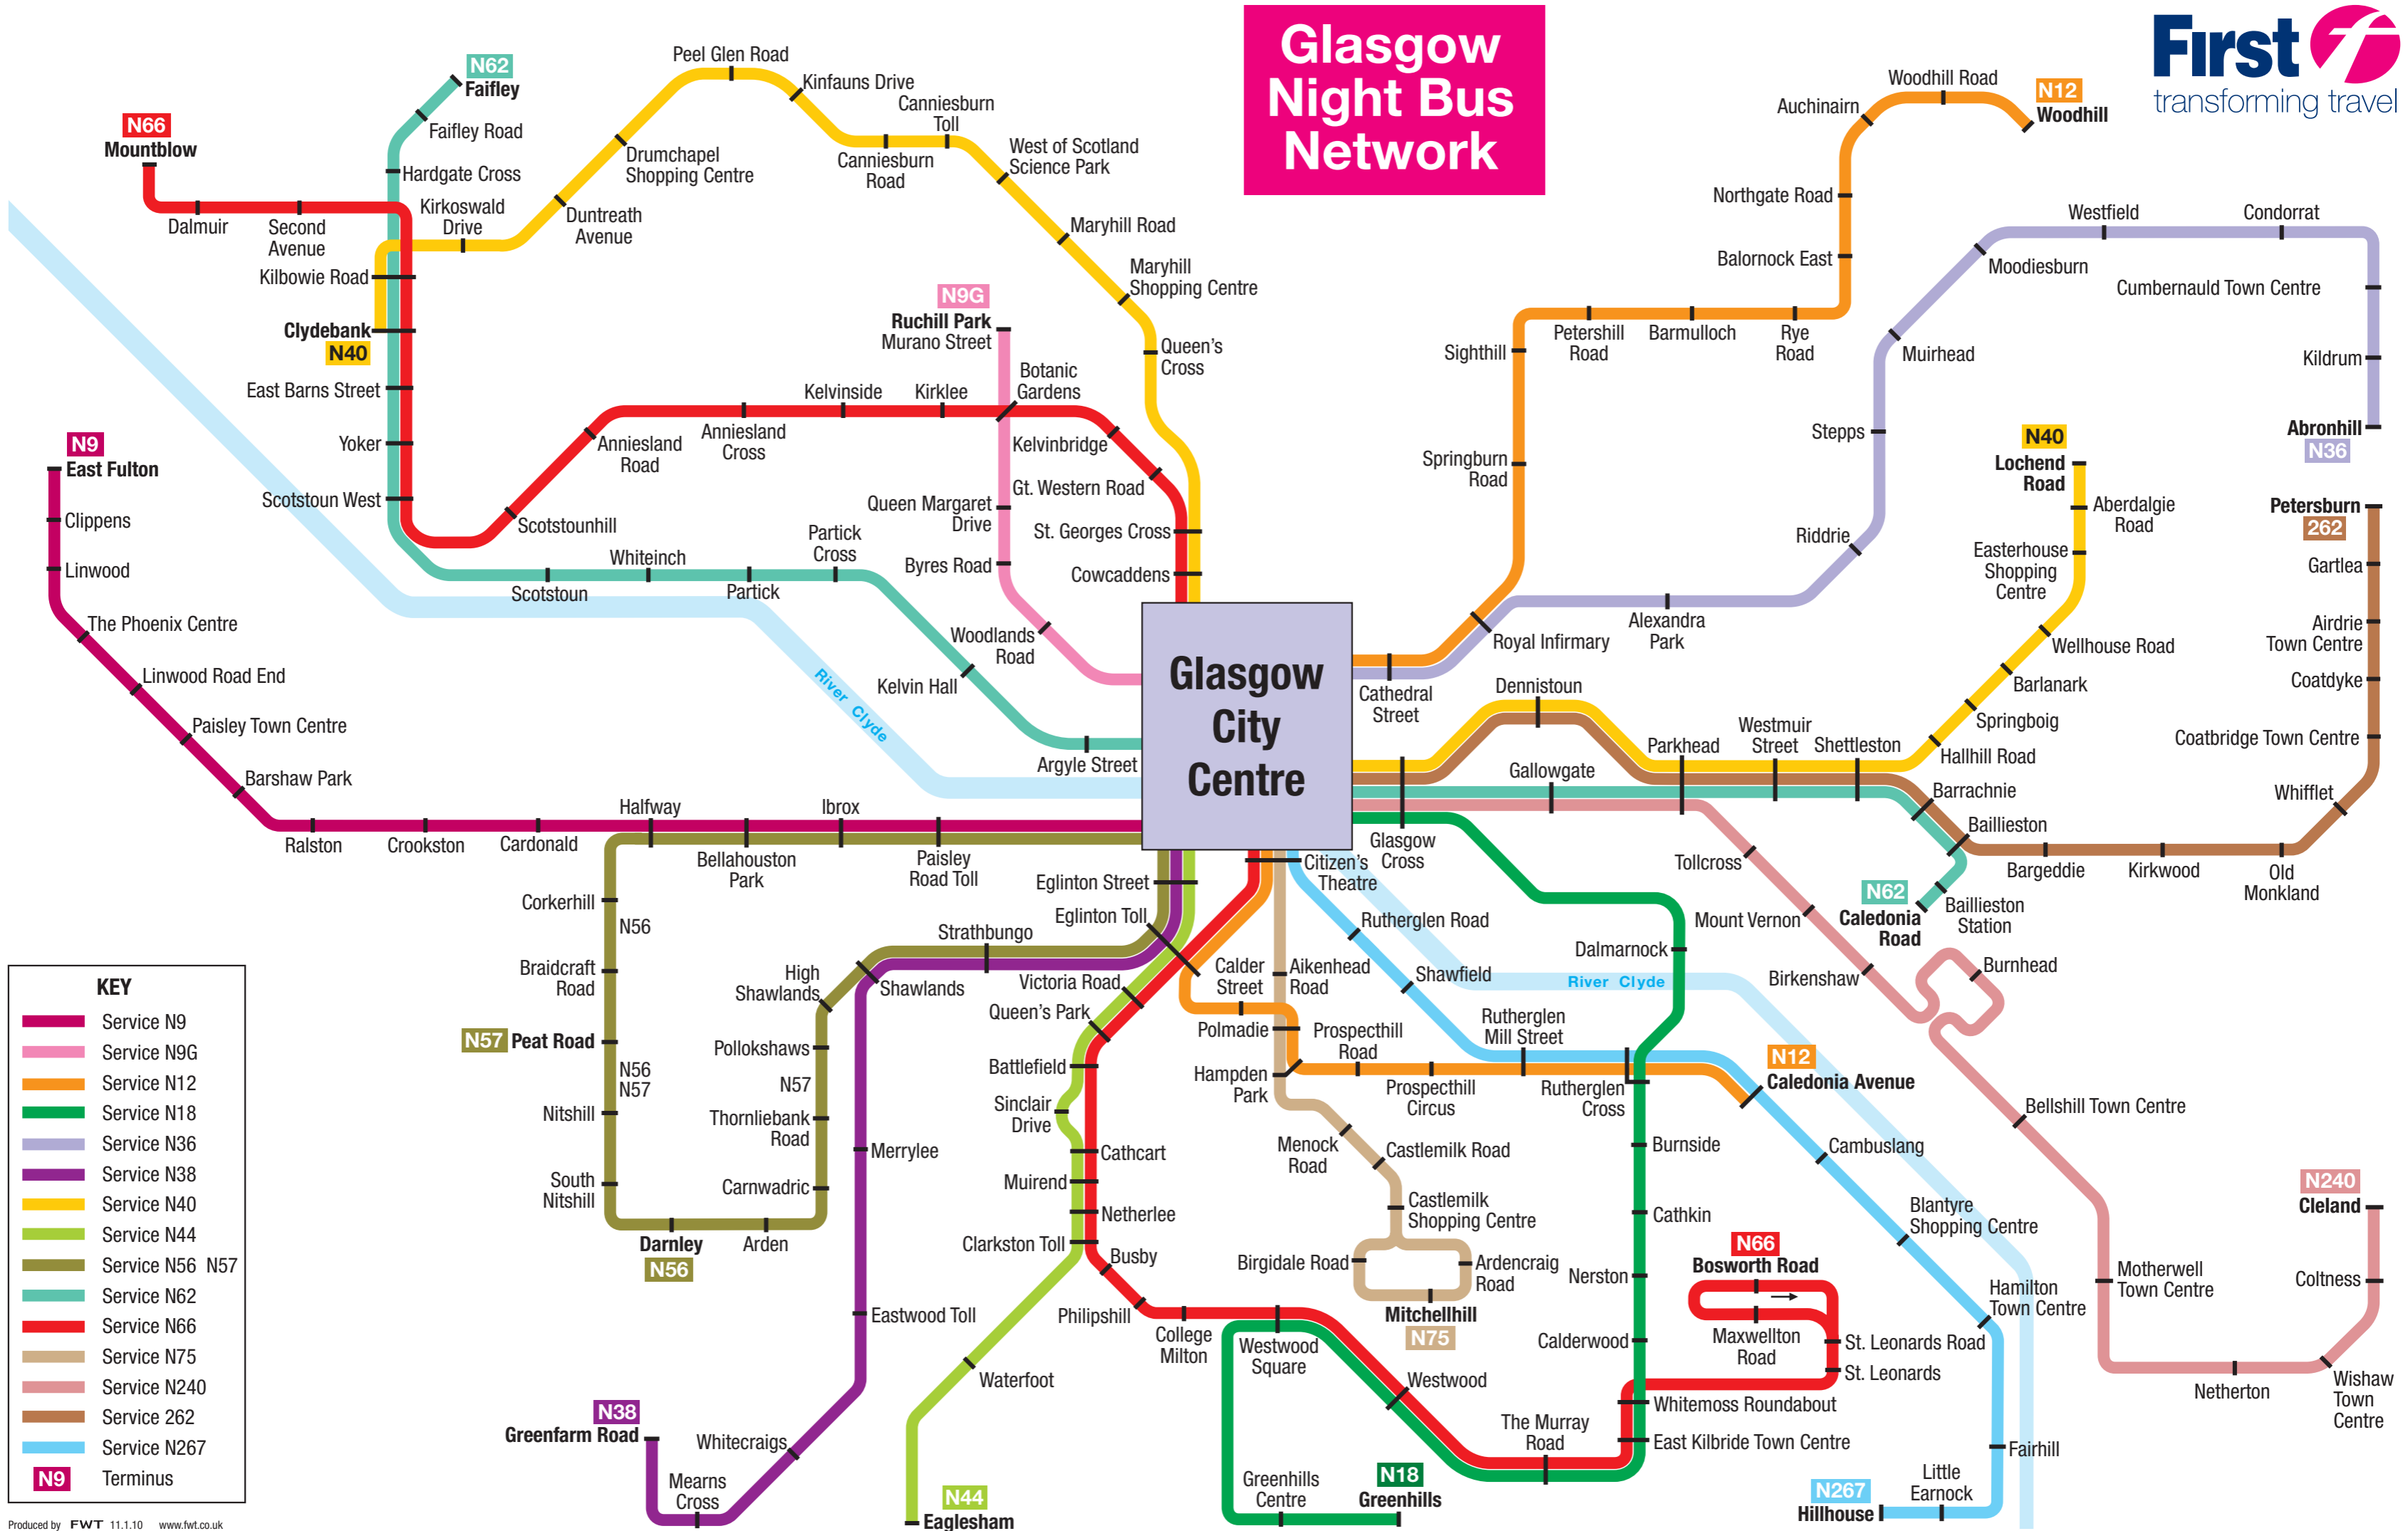

Glasgow Night Bus Network

KEY

	Service N9
	Service N9G
	Service N12
	Service N18
	Service N36
	Service N38
	Service N40
	Service N44
	Service N56 N57
	Service N62
	Service N66
	Service N75
	Service N240
	Service 262
	Service N267
	N9 Terminus